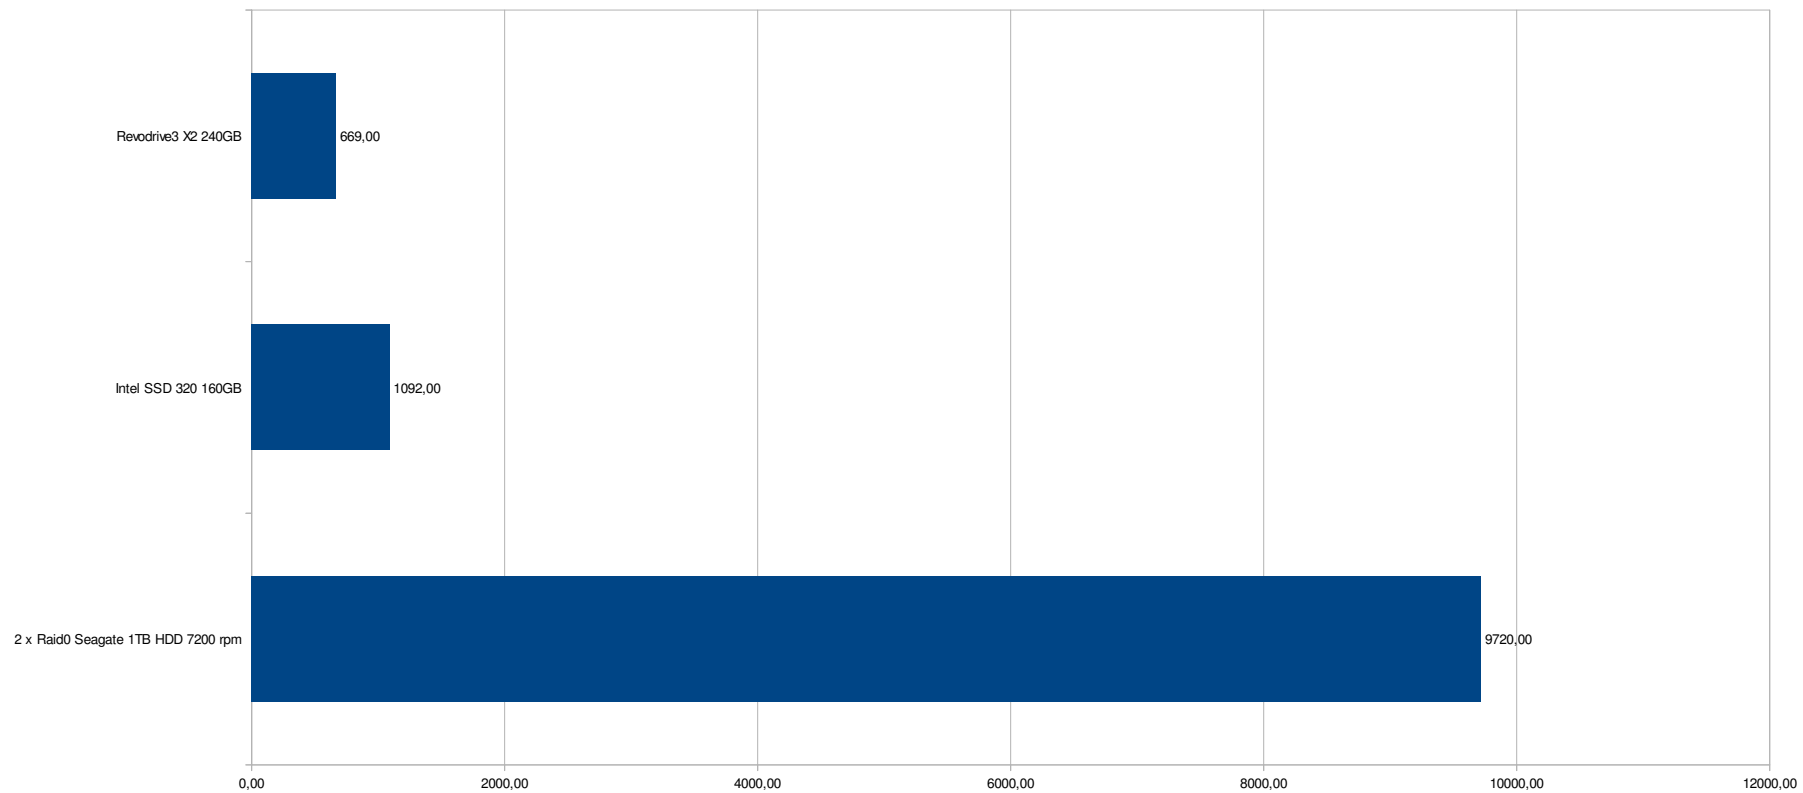

Installation of Windows 7 Pro X64 , 1 instance in Virtualbox

Time in seconds

Start of 4 parallel VM's of Windows 7 Pro X64 in Virtualbox

Time in seconds

Shutting down 4 parallel VMs of Windows 7 Pro X64 in Virtualbox

Time in seconds

Installation of Service pack 1 on 4 parallel VMs of Windows 7 Pro X64 in Virtualbox

Time in seconds

Clear WINSXS in 4 parallel VMs of Windows 7 Pro X64 in Virtualbox

Time in seconds

Installation of Ubuntu Server LTS 10.04 1 VM in Virtualbox

Time in seconds

Installation of Windows XP Professional 1VM in Virtualbox

Time in seconds