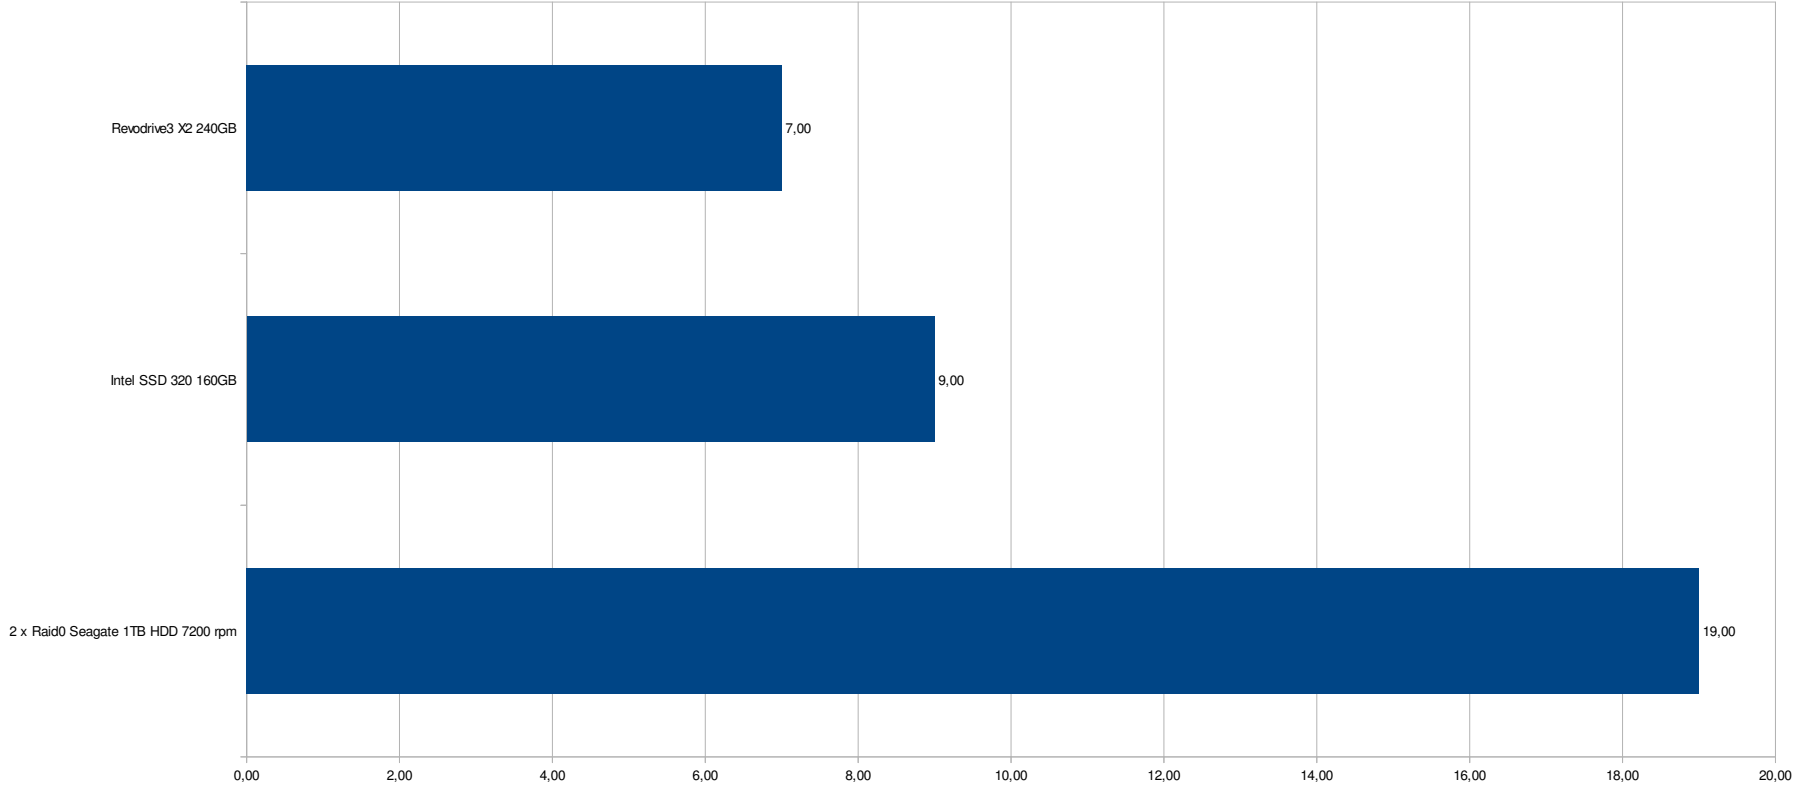

Installation of Windows 7 Pro X64 , 1 instance in Virtualbox

Time in seconds

Start of 4 parallel VM's of Windows 7 Pro X64 in Virtualbox

Time in seconds

Shutting down 4 parallel VMs of Windows 7 Pro X64 in Virtualbox

Time in seconds

Installation of Service pack 1 on 4 parallel VMs of Windows 7 Pro X64 in Virtualbox

Time in seconds

Clear WINSXS in 4 parallel VMs of Windows 7 Pro X64 in Virtualbox

Time in seconds

Installation of Ubuntu Server LTS 10.04 1 VM in Virtualbox