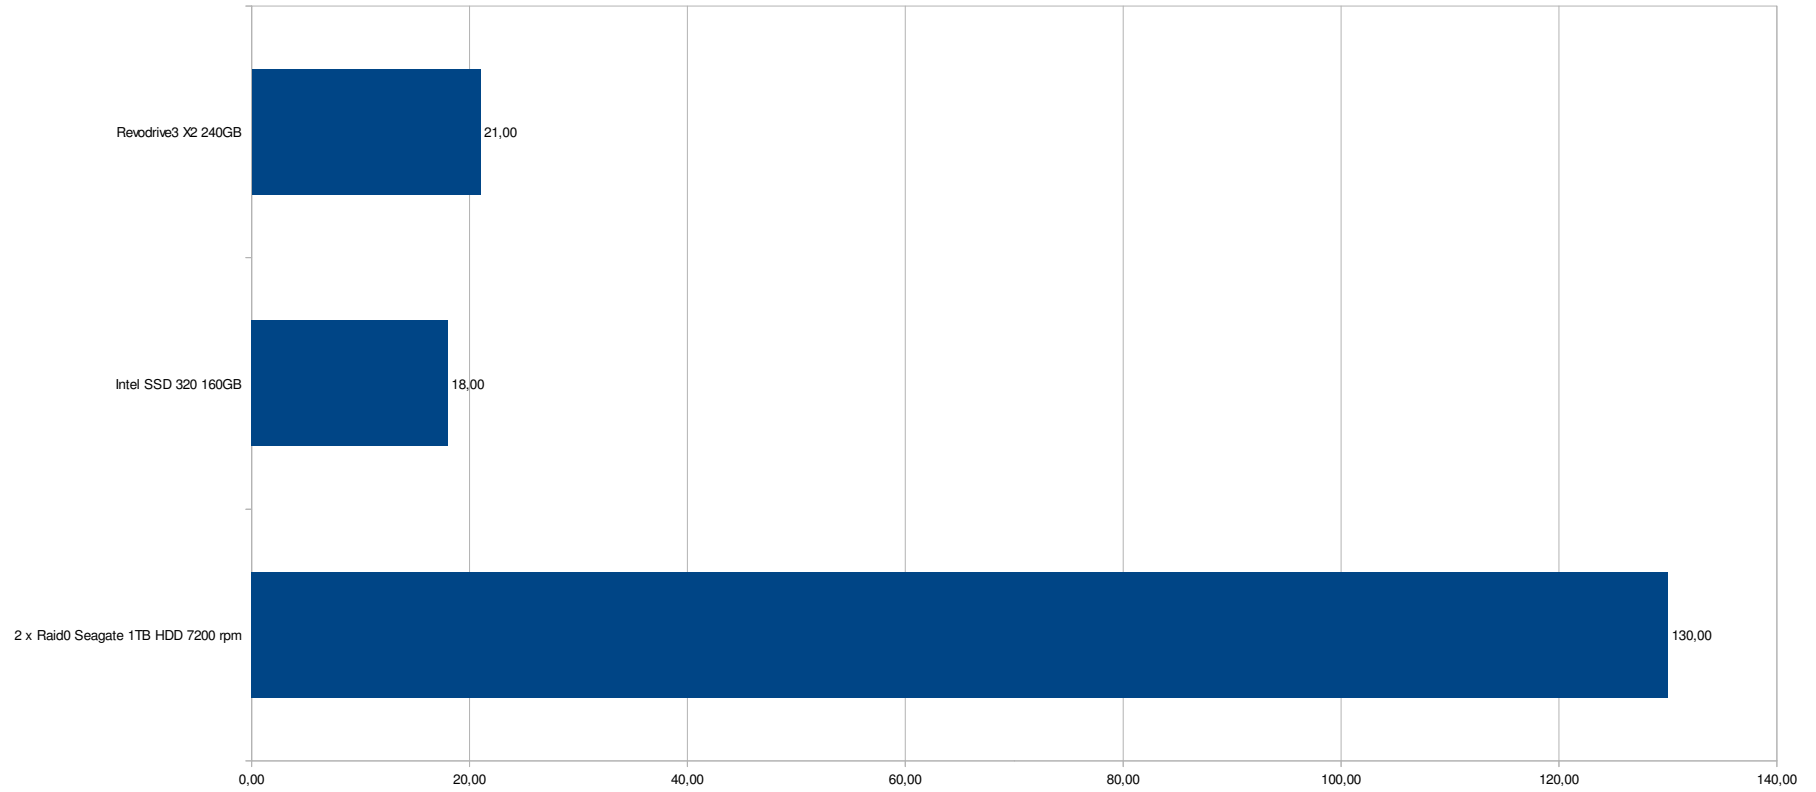

Installation of Windows 7 Pro X64 , 1 instance in Virtualbox

Time in seconds

Start of 4 parallel VM's of Windows 7 Pro X64 in Virtualbox

Time in seconds

Shutting down 4 parallel VMs of Windows 7 Pro X64 in Virtualbox

Time in seconds

Installation of Service pack 1 on 4 parallel VMs of Windows 7 Pro X64 in Virtualbox

Time in seconds

Clear WINSXS in 4 parallel VMs of Windows 7 Pro X64 in Virtualbox

Time in seconds

Installation of Ubuntu Server LTS 10.04 1 VM in Virtualbox

Time in seconds

Installation of Windows XP Professional 1VM in Virtualbox

Time in seconds