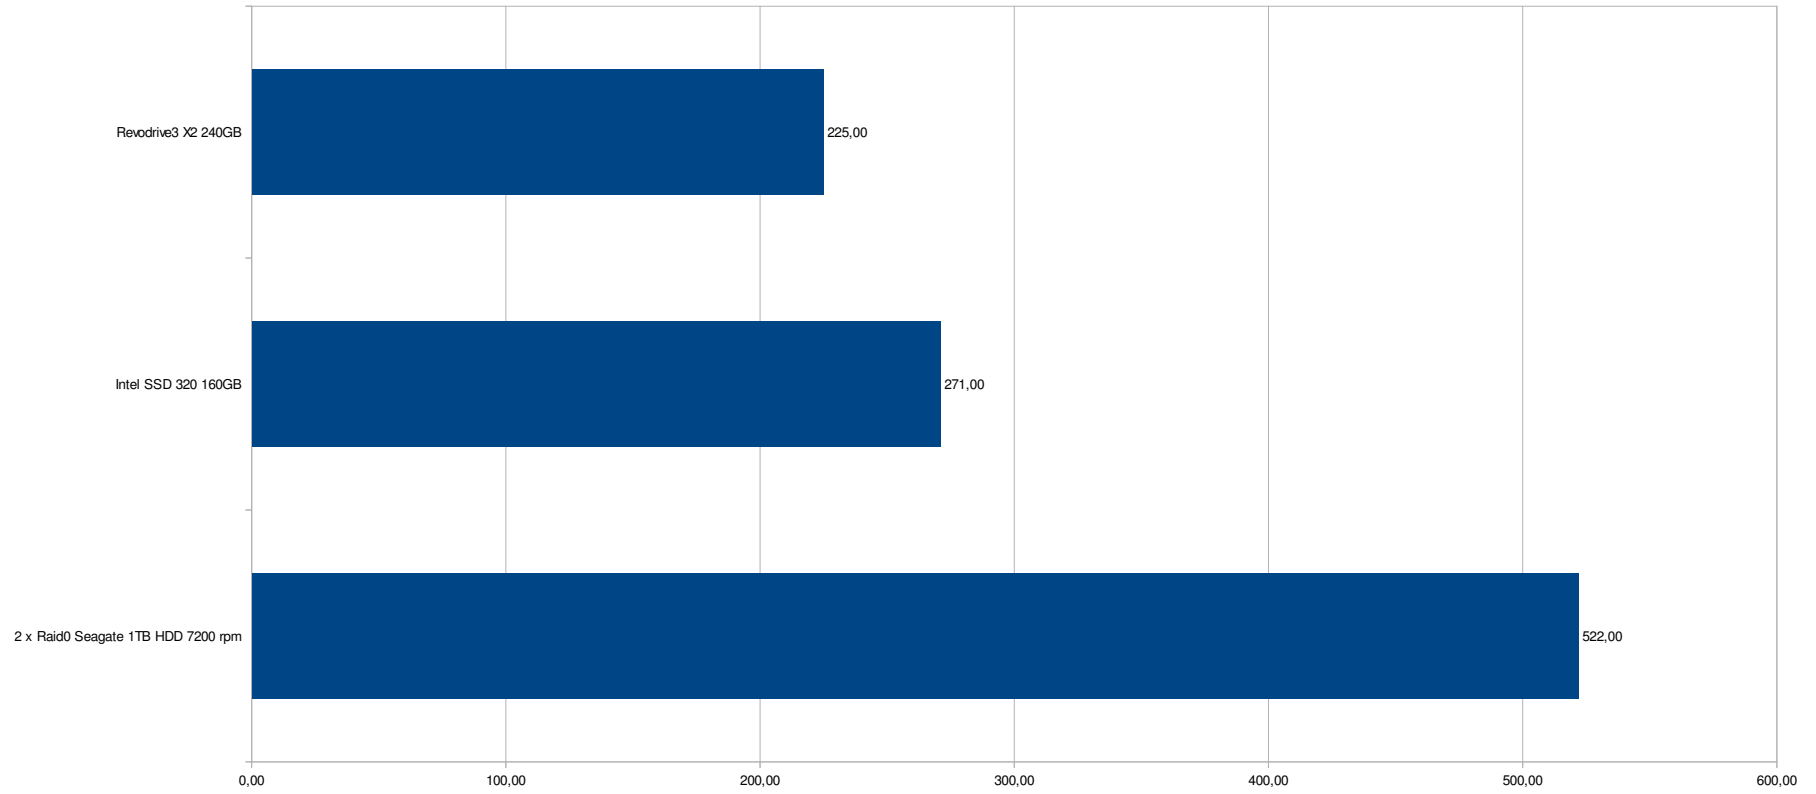

Installation of Windows 7 Pro X64 , 1 instance in Virtualbox

Time in seconds

Start of 4 parallel VM's of Windows 7 Pro X64 in Virtualbox

Time in seconds

Shutting down 4 parallel VMs of Windows 7 Pro X64 in Virtualbox

Time in seconds

Installation of Service pack 1 on 4 parallel VMs of Windows 7 Pro X64 in Virtualbox

Time in seconds

Clear WINSXS in 4 parallel VMs of Windows 7 Pro X64 in Virtualbox

Time in seconds

Installation of Ubuntu Server LTS 10.04 1 VM in Virtualbox

Time in seconds

Installation of Windows XP Professional 1VM in Virtualbox

Time in seconds