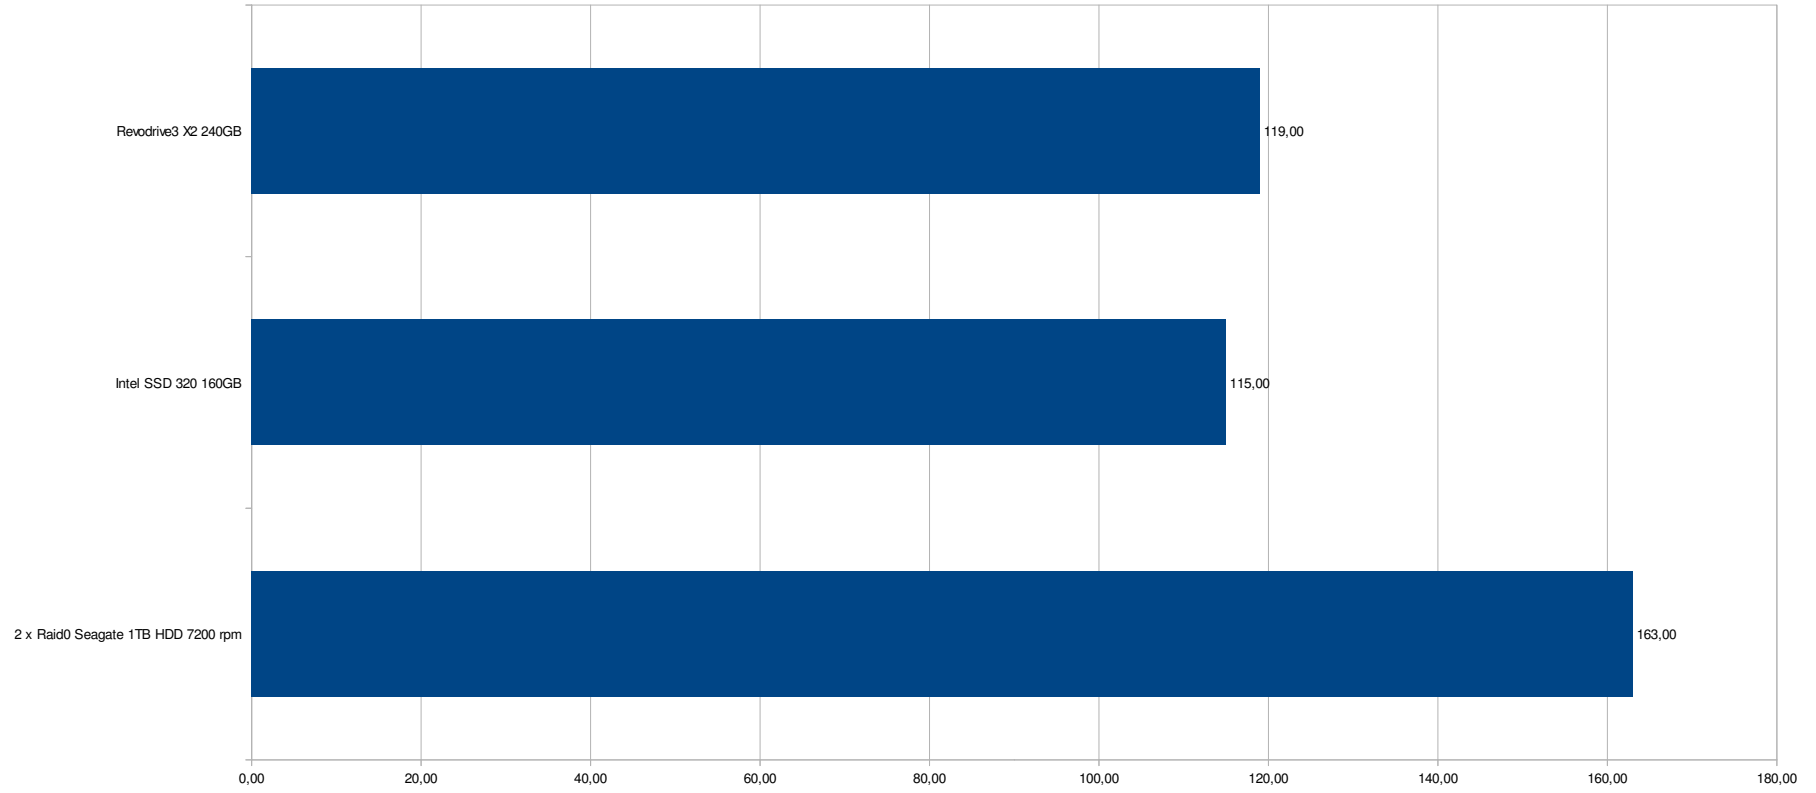

Time in seconds

Installation of Service pack 1 on 4 parallel VMs of Windows 7 Pro X64 in Virtualbox

Time in seconds

Clear WINSXS in 4 parallel VMs of Windows 7 Pro X64 in Virtualbox

Time in seconds

Installation of Ubuntu Server LTS 10.04 1 VM in Virtualbox

Time in seconds

Installation of Windows XP Professional 1VM in Virtualbox

Time in seconds