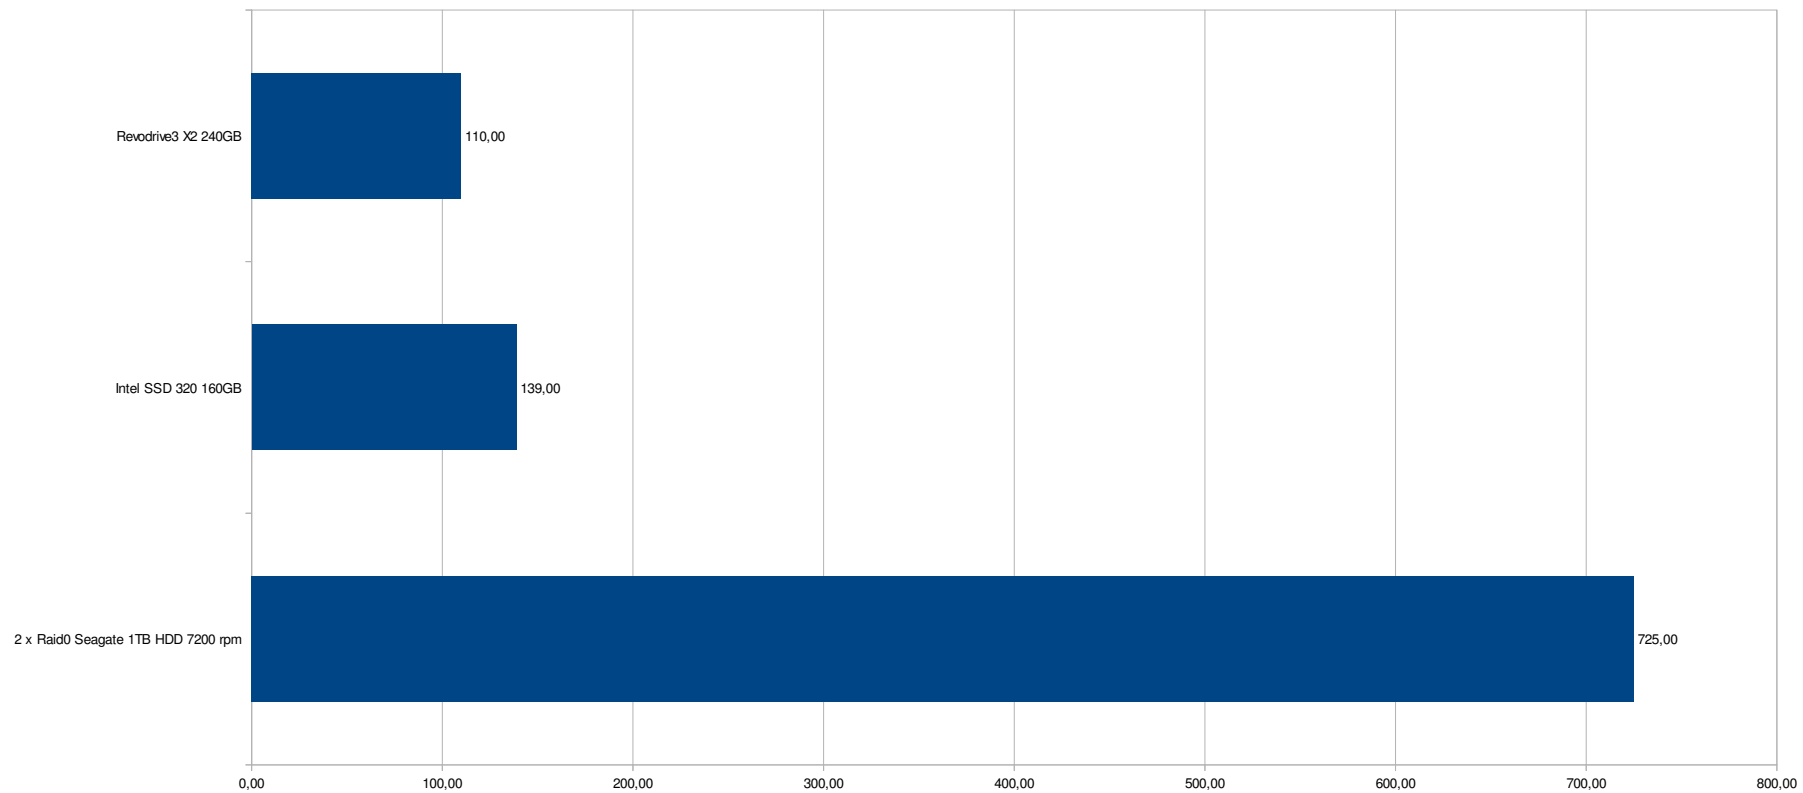

Time in seconds

Installation of Service pack 1 on 4 parallel VMs of Windows 7 Pro X64 in Virtualbox

Time in seconds

Clear WINSXS in 4 parallel VMs of Windows 7 Pro X64 in Virtualbox

Time in seconds

Installation of Ubuntu Server LTS 10.04 1 VM in Virtualbox

Time in seconds

Installation of Windows XP Professional 1VM in Virtualbox

Time in seconds